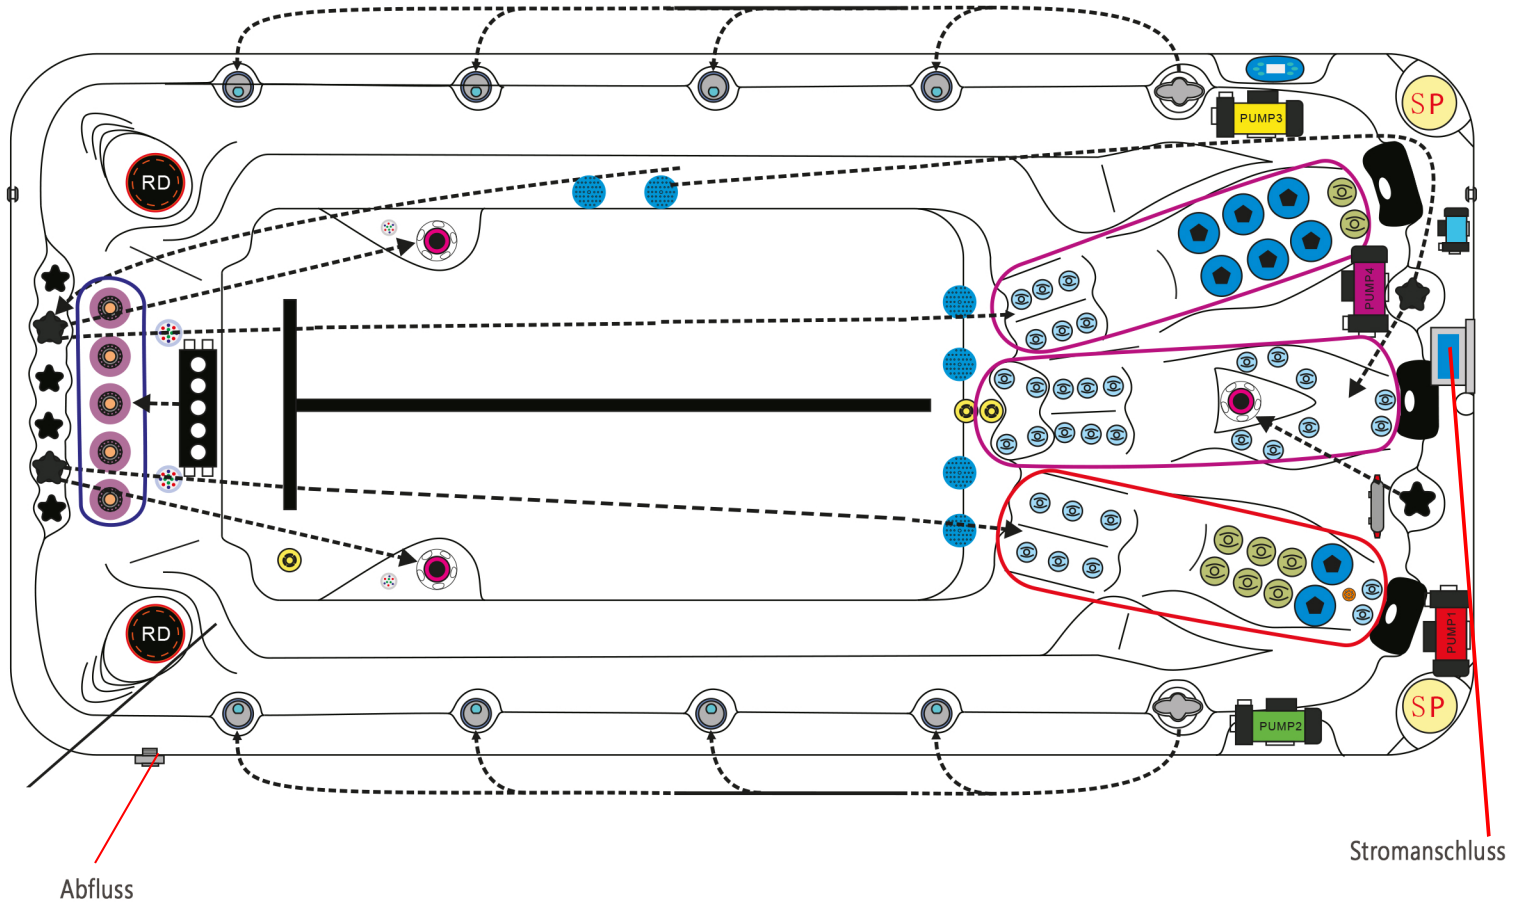

arrigato
—spa | liebe deine Sinne

TECHNISCHE ZEICHNUNG SWIM SPA SAN FRANCISCO LANG

- Jet 2"
- Jet 3"
- Jet 5"
- Swim Jet
- River Jet

- Water Control
- Water Diverter
- Air/Water Control
- Water Diverter
- Optional Air Pump
- Aromatherapy
- UV-lamp
- Pillow
- Filter lid Black Filter 4ch-949

- Speaker
- Controller & Heater JZ6013x1
- Controller & Heater JZ6013x2
- Drainage
- WTC50 Circ. Pump
- LP300 Mass. Pump (6pcs)
- TP600 Display (2pcs)
- Diverter Pump